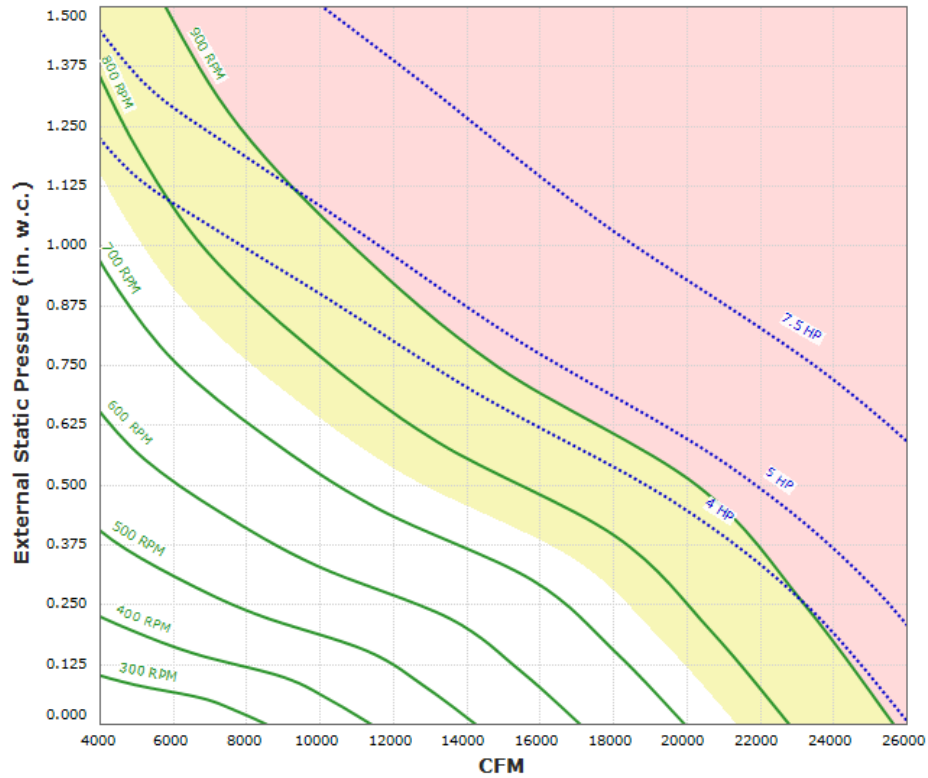

R-AWPD-42-X Performance Curve

Max Sizeable RPM = 900 RPM. Curve shown extended beyond this point for reference only.

Motor 00509ET3E254T-W22 has an rpm range of 300 to 880.

Motor 00509ET3E254T-W22-50 has an rpm range of 300 to 730.

Motor DHP7/565 has an rpm range of 300 to 900.

Motor DTP7/56 has an rpm range of 300 to 900.

Motor DTP7/56-50 has an rpm range of 300 to 900.

Motor EP7/565 has an rpm range of 300 to 900.

Motor NP7/56 has an rpm range of 300 to 900.

Motor NP7/56-50 has an rpm range of 300 to 900.